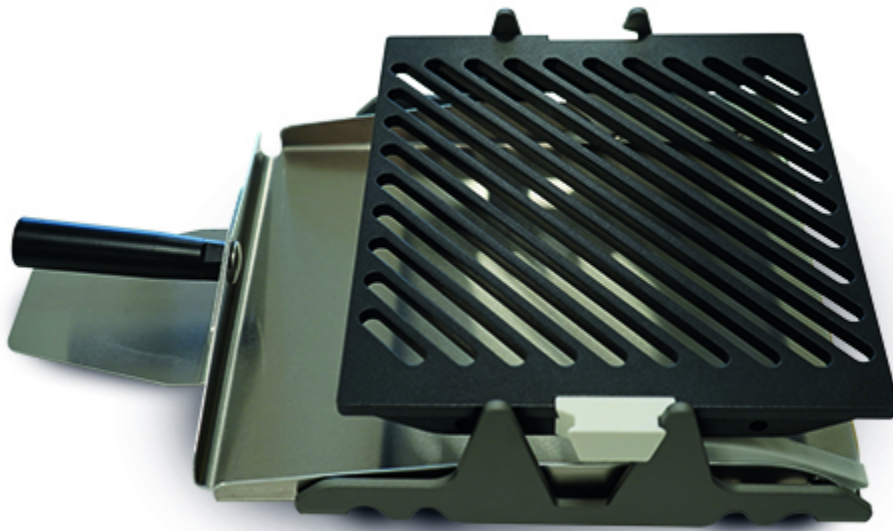

Low opening Panini Press with flat bottom plate

Available for Merrychef **conneX 12** and **eikon e2s** models (purchased after 2019)

Part Number: PSR160

Dimensions: W: 302.2mm, Opening H: 70.5mm, Closing H: 13.5mm

High opening Panini Press with flat bottom plate

Available for Merrychef **conneX 12** and **eikon e2s** models (purchased after 2019)

Part Number: PSR162

Dimensions: W: 302.2mm, Opening H:79mm, Closing H: 30mm

High opening Panini Press with grilled bottom plate

Available for Merrychef **conneX 12** and **eikon e2s** models (purchased after 2019)

Part Number: PSR163

Dimensions: W: 302.2mm, Opening H:79mm, Closing H: 30mm