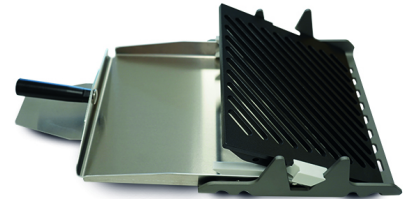

Create Perfect Paninis

Deliver perfectly pressed grill-marked paninis, melts, subs and much more!

The new patented panini grill perfectly compliments your Merrychef high speed oven. This accessory uses a paddle to slide food into the press between a top and bottom plate. When the paddle is removed, the grill lowers to compress the food, making this the easiest-to-use panini press on the market.

Simple to install, the panini press replaces the cook plate in the cavity and stays in the oven while you continue to cook other food items using Merrychef liners or trays on top of the panini press cook plates. To remove and clean, simply lift it out of the cavity when it has cooled down.

For added versatility it is available in three panini press kit options, with a high opening for paninis, bagels, subs and sandwiches with either a flat or grilled bottom plate. Or, a low opening for thinner food options such as quesadillas and flatbreads.

- **Perfect grill marks**
- **Easy to install**
- **Easy to use**
- **Ensures a consistent cook every time**
- **Dishwasher compatible**
- **Long lasting, with ceramic coated top plate**