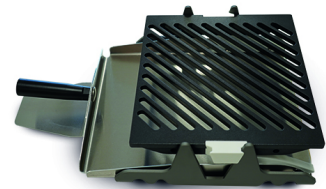

Create Perfect Paninis

Deliver perfectly pressed grill-marked paninis, melts, subs and much more!

The new patented panini grill perfectly compliments your Merrychef high speed oven. This accessory uses a paddle to slide food into the press between a top and bottom plate. When the paddle is removed, the grill lowers to compress the food, making this the easiest-to-use panini press on the market.

Simple to install, the panini press replaces the cook plate in the cavity and stays in the oven while you continue to cook other food items using Merrychef liners or trays on top of the panini press cook plates. To remove and clean, simply lift it out of the cavity when it has cooled down.

For added versatility it is available in three panini press kit options, with a high opening for paninis, bagels, subs and sandwiches with either a flat or grilled bottom plate. Or, a low opening for thinner food options such as quesadillas and flatbreads.

- **Perfect grill marks**
- **Easy to install**
- **Easy to use**
- **Ensures a consistent cook every time**
- **Dishwasher compatible**
- **Long lasting, with ceramic coated top plate**