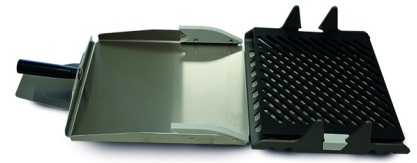

Create Perfect Paninis

Deliver perfectly pressed grill-marked paninis, melts, subs and much more!

The new patented panini grill perfectly compliments your Merrychef high speed oven. This accessory uses a paddle to slide food into the press between a top and bottom plate. When the paddle is removed, the grill lowers to compress the food, making this the easiest-to-use panini press on the market.

Simple to install, the panini press replaces the cook plate in the cavity and stays in the oven while you continue to cook other food items using Merrychef liners or trays on top of the panini press cook plates. To remove and clean, simply lift it out of the cavity when it has cooled down.

For added versatility it is available in three panini press kit options, with a high opening for paninis, bagels, subs and sandwiches with either a flat or grilled bottom plate. Or, a low opening for thinner food options such as quesadillas and flatbreads.

- **Perfect grill marks**
- **Easy to install**
- **Easy to use**
- **Ensures a consistent cook every time**
- **Dishwasher compatible**
- **Long lasting, with ceramic coated top plate**