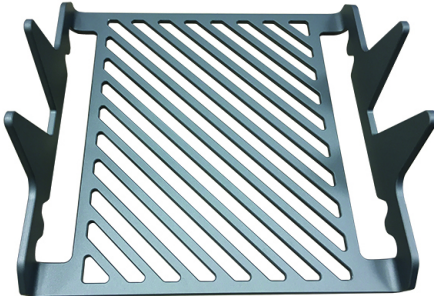

Available for Merrychef **conneX 12** and **eikon e2s** models (purchased after 2019)

Part Number: PSR163

Dimensions: W: 302.2mm, Opening H:79mm, Closing H: 30mm

Paddle

Top Grill Plate

Bottom Flat Plate

Bottom Grilled Plate